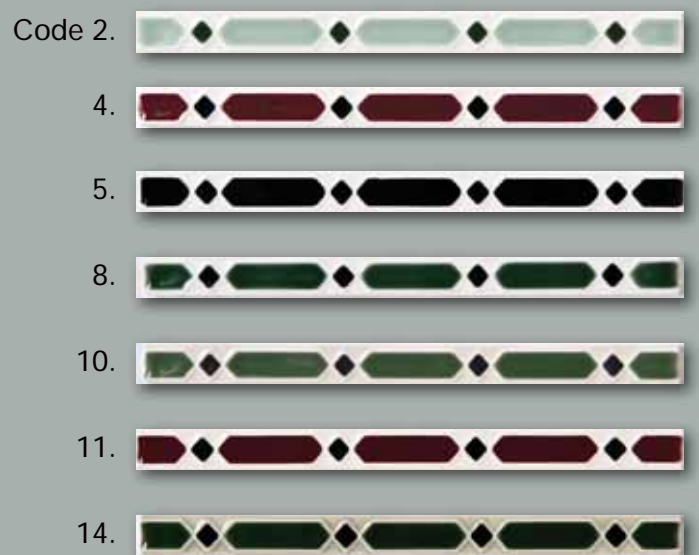

HKICO

HKIBR

Small / Large Diamond

Small 198x15mm

Large 198x30mm / 152x25mm

Crystal

Crystal 198x15mm

HSIV2