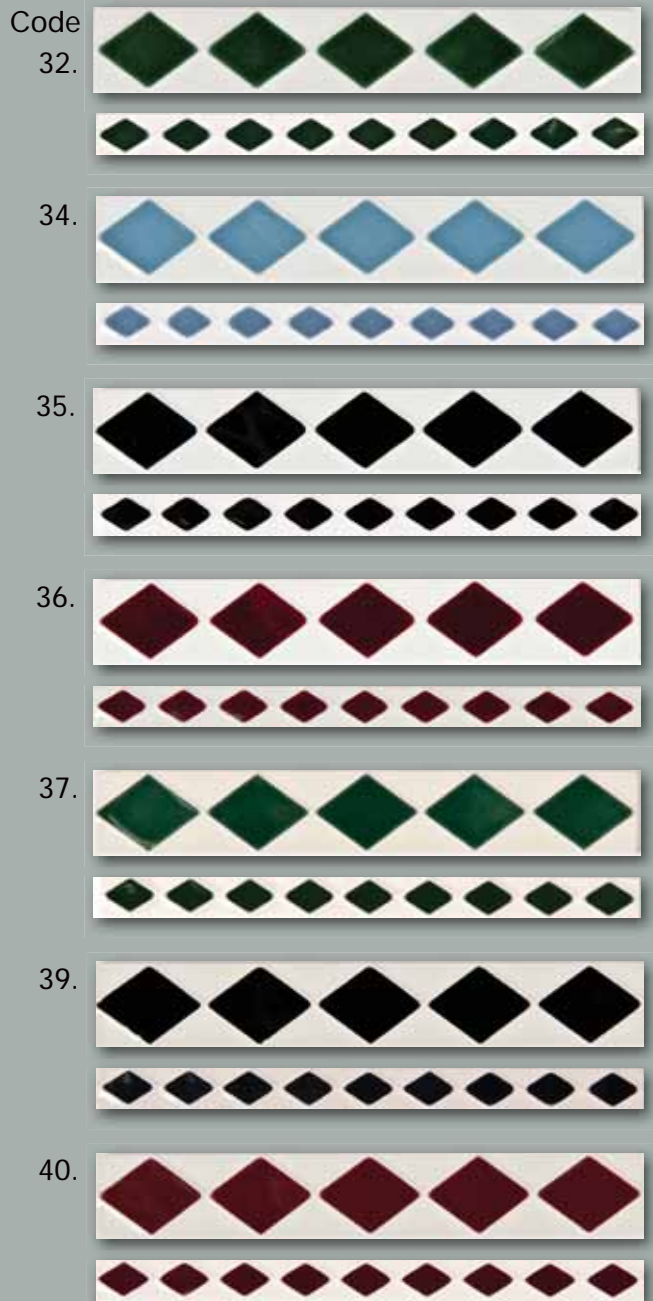

HKICO

HKIBR

Small / Large Diamond

Small 198x15mm

Large 198x30mm / 152x25mm

Crystal

Crystal 198x15mm

HSIV2

HSW2

HSW15

HSIV3

HSW3

HSW16

HSIV4

HSW13

HSS11